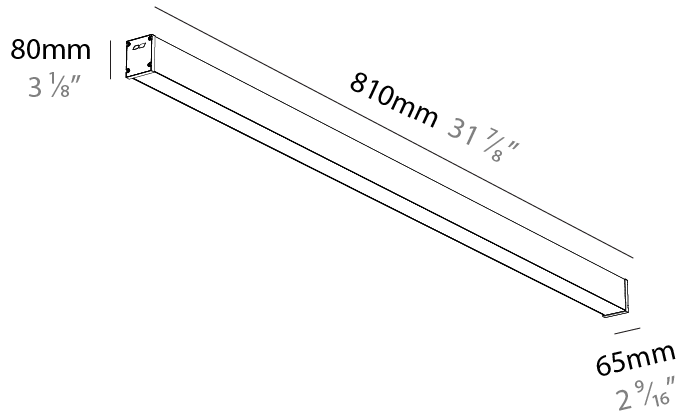

1. To build a product code in our configurator select the specify button on the base model # product page
2. To build a manual product code on this datasheet choose from the options listed below in blue font and add the suffix to the base model #

GENERAL

Series: Slider Straight IP54
Partner: Prolicht
Division: Architectural
Installation: Surface
Product Type: Linear Profiles
Mounting Location: Ceiling
Light Distribution: Direct

PHYSICAL

Shape: Rectangle
Length (mm): 810
Length (in): 31 7/8
Width (mm): 65
Width (in): 2 9/16
Height (mm): 80
Height (in): 3 1/8
Weight (kg): 1.660

Diffuser: [Diffuser - Opal](#), [Micro-prism](#), [Clear Micro-prism](#), [Glare Control](#), [Wallwasher Right](#), [Wallwasher Left](#), [Wallwash Double Asymmetric](#)

Fixture Finish: [SSR / BKV / CWI / CRY / HAB / UFT / ITA / RUA / FTG / MYG / LOD / PUS / FRO / FUP / KIA / POP / BLS / SPG / MEY / GOH / CHC / COM / ABZ / JAG / OBR / MOS / ROR](#)

Fixture Material: Aluminum Die Cast

ELECTRICAL

Lamp Type: LED (Zhaga Standard)
Input Wattage (W): 17
Total Output Wattage (W): 15.4
Dimming: Non-Dimmable
Driver Included: No
Driver Location: Remote
Driver Class: Class 2
Input Voltage (V): 120
Upon Request: DALI Dimming, MATTER Dimming

LED

Color Temperature (°K): 2700 / 3000 / 3500 / 4000
Max. Delivered Lumen (lm): 1769 - 2460
Nominal Lumen (lm): 2730 - 2850
CRI: >90 CRI
Lamp Life (hrs): 50000

OPTICAL

RATINGS AND CERTIFICATIONS

Certified By: Certified for North American Standards
IP rating: IP54