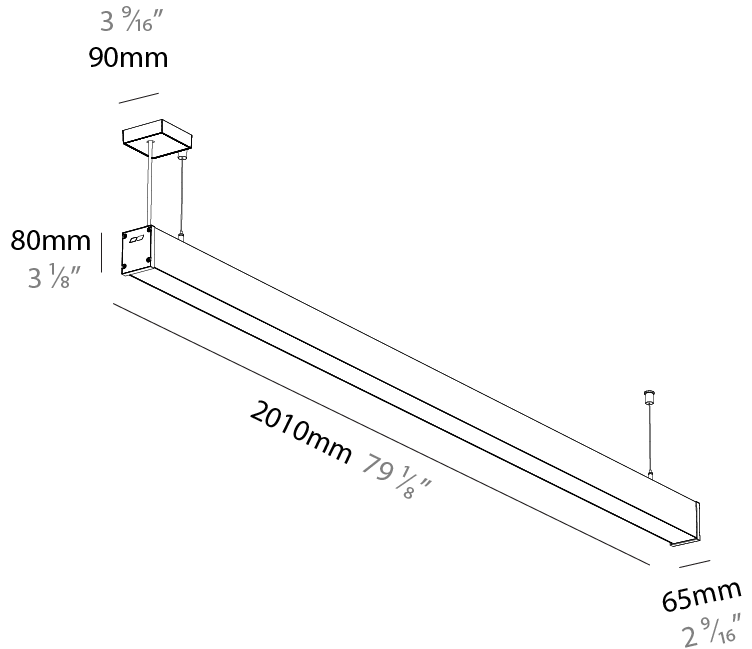

GENERAL

Series: Slider Straight IP54
Partner: Prolicht
Division: Architectural
Installation: Suspension
Product Type: Linear Profiles
Mounting Location: Ceiling
Light Distribution: Direct

PHYSICAL

Shape: Rectangle
Length (mm): 2010
Length (in): 79 1/8
Width (mm): 65
Width (in): 2 9/16
Height (mm): 80
Height (in): 3 1/8
Weight (kg): 2.200

Diffuser: Diffuser - Opal, Micro-prism, Clear Micro-prism, Glare Control, Wallwasher Right, Wallwasher Left, Wallwash Double Asymmetric
Fixture Finish: SSR / BKV / CWI / CRY / HAB / UFT / ITA / RUA / FTG / MYG / LOD / PUS / FRO / FUP / KIA / POP / BLS / SPG / MEY / GOH / CHC / COM / ABZ / JAG / OBR / MOS / ROR

Fixture Material: Aluminum Die Cast
Cable Details: 2,000mm/78 3/4" or 6,000mm/236 1/4" Transparent Cable

ELECTRICAL

Lamp Type: LED (Zhaga Standard)
Input Wattage (W): 43
Total Output Wattage (W): 39.1
Dimming: Non-Dimmable
Driver Included: No
Driver Location: Remote
Driver Class: Class 2
Input Voltage (V): 120
Upon Request: DALI Dimming, MATTER Dimming

LED

Color Temperature (°K): 2700 / 3000 / 3500 / 4000
Max. Delivered Lumen (lm): 4426 - 6153
Nominal Lumen (lm): 6830 - 7130
CRI: >90 CRI
Lamp Life (hrs): 50000

OPTICAL

RATINGS AND CERTIFICATIONS

Certified By: Certified for North American Standards
IP rating: IP54