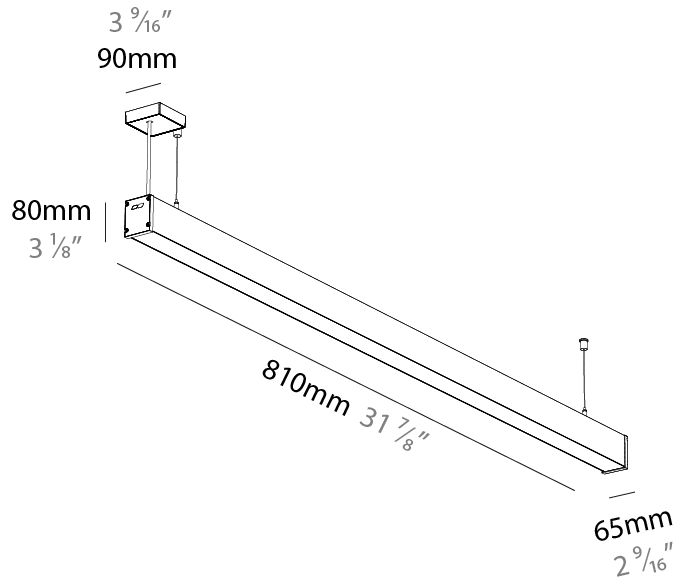

GENERAL

Series: Slider Straight IP54
Partner: Prolicht
Division: Architectural
Installation: Suspension
Product Type: Linear Profiles
Mounting Location: Ceiling
Light Distribution: Direct

PHYSICAL

Shape: Rectangle
Length (mm): 810
Length (in): 31 7/8
Width (mm): 65
Width (in): 2 9/16
Height (mm): 80
Height (in): 3 1/8
Weight (kg): 2.200

Diffuser: Diffuser - Opal, Micro-prism, Clear Micro-prism, Glare Control, Wallwasher Right, Wallwasher Left, Wallwash Double Asymmetric

Fixture Finish: SSR / BKV / CWI / CRY / HAB / UFT / ITA / RUA / FTG / MYG / LOD / PUS / FRO / FUP / KIA / POP / BLS / SPG / MEY / GOH / CHC / COM / ABZ / JAG / OBR / MOS / ROR

Fixture Material: Aluminum Die Cast
Cable Details: 2,000mm/78 3/4" or 6,000mm/236 1/4" Transparent Cable

ELECTRICAL

Lamp Type: LED (Zhaga Standard)
Input Wattage (W): 17
Total Output Wattage (W): 15.4
Dimming: Non-Dimmable
Driver Included: No
Driver Location: Remote
Driver Class: Class 2
Input Voltage (V): 120
Upon Request: DALI Dimming, MATTER Dimming

LED

Color Temperature (°K): 2700 / 3000 / 3500 / 4000
Max. Delivered Lumen (lm): 1769 - 2460
Nominal Lumen (lm): 2730 - 2850
CRI: >90 CRI
Lamp Life (hrs): 50000

OPTICAL

RATINGS AND CERTIFICATIONS

Certified By: Certified for North American Standards
IP rating: IP54