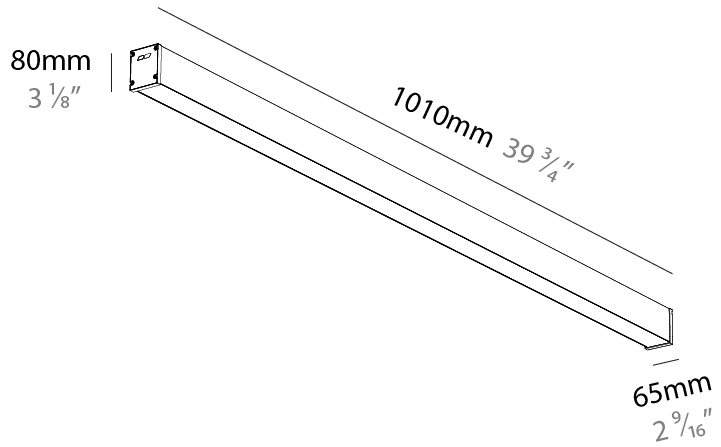

1. To build a product code in our configurator select the specify button on the base model # product page
2. To build a manual product code on this datasheet choose from the options listed below in blue font and add the suffix to the base model #

GENERAL

Series: Slider Straight IP54
Partner: Prolicht
Division: Architectural
Installation: Surface
Product Type: Linear Profiles
Mounting Location: Ceiling
Light Distribution: Direct

PHYSICAL

Shape: Rectangle
Length (mm): 1010
Length (in): 39 3/4
Width (mm): 65
Width (in): 2 9/16
Height (mm): 80
Height (in): 3 1/8
Weight (kg): 1.660

Diffuser: [Diffuser - Opal](#), [Micro-prism](#), [Clear Micro-prism](#), [Glare Control](#), [Wallwasher Right](#), [Wallwasher Left](#), [Wallwash Double Asymmetric](#)

Fixture Finish: [SSR / BKV / CWI / CRY / HAB / UFT / ITA / RUA / FTG / MYG / LOD / PUS / FRO / FUP / KIA / POP / BLS / SPG / MEY / GOH / CHC / COM / ABZ / JAG / OBR / MOS / ROR](#)

Fixture Material: Aluminum Die Cast

ELECTRICAL

Lamp Type: LED (Zhaga Standard)
Input Wattage (W): 22
Total Output Wattage (W): 20
Dimming: Non-Dimmable
Driver Included: No
Driver Location: Remote
Driver Class: Class 2
Input Voltage (V): 120
Upon Request: DALI Dimming, MATTER Dimming

LED

Color Temperature (°K): 2700 / 3000 / 3500 / 4000
Max. Delivered Lumen (lm): 2210 - 3072
Nominal Lumen (lm): 3410 - 3560
CRI: >90 CRI
Lamp Life (hrs): 50000

OPTICAL

RATINGS AND CERTIFICATIONS

Certified By: Certified for North American Standards
IP rating: IP54